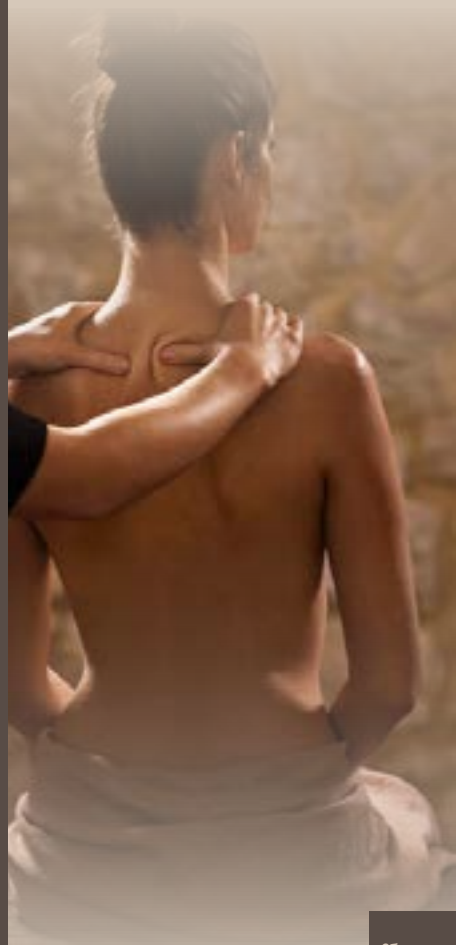

Relaxing getaway

NUXE

PRODIGIOUS GETAWAY* - 1h30 _____ 270€

Fundamental facial care - 45 min
A choice of NUXE Massage® - 45 min
(excluding Deep Massage)

KAÏLA GETAWAY* - 2h00

Exceptional facial care - 60 min
A choice of NUXE Massage® - 60 min
(excluding Deep Massage)

340€

SERENITY GETAWAY* - 2h30 _____ 400€

Exceptional facial care - 1h15
Choice of NUXE Massage® - 1h15 min
(excluding Deep Massage)

FR

*Offre Escapade valide pour une personne uniquement